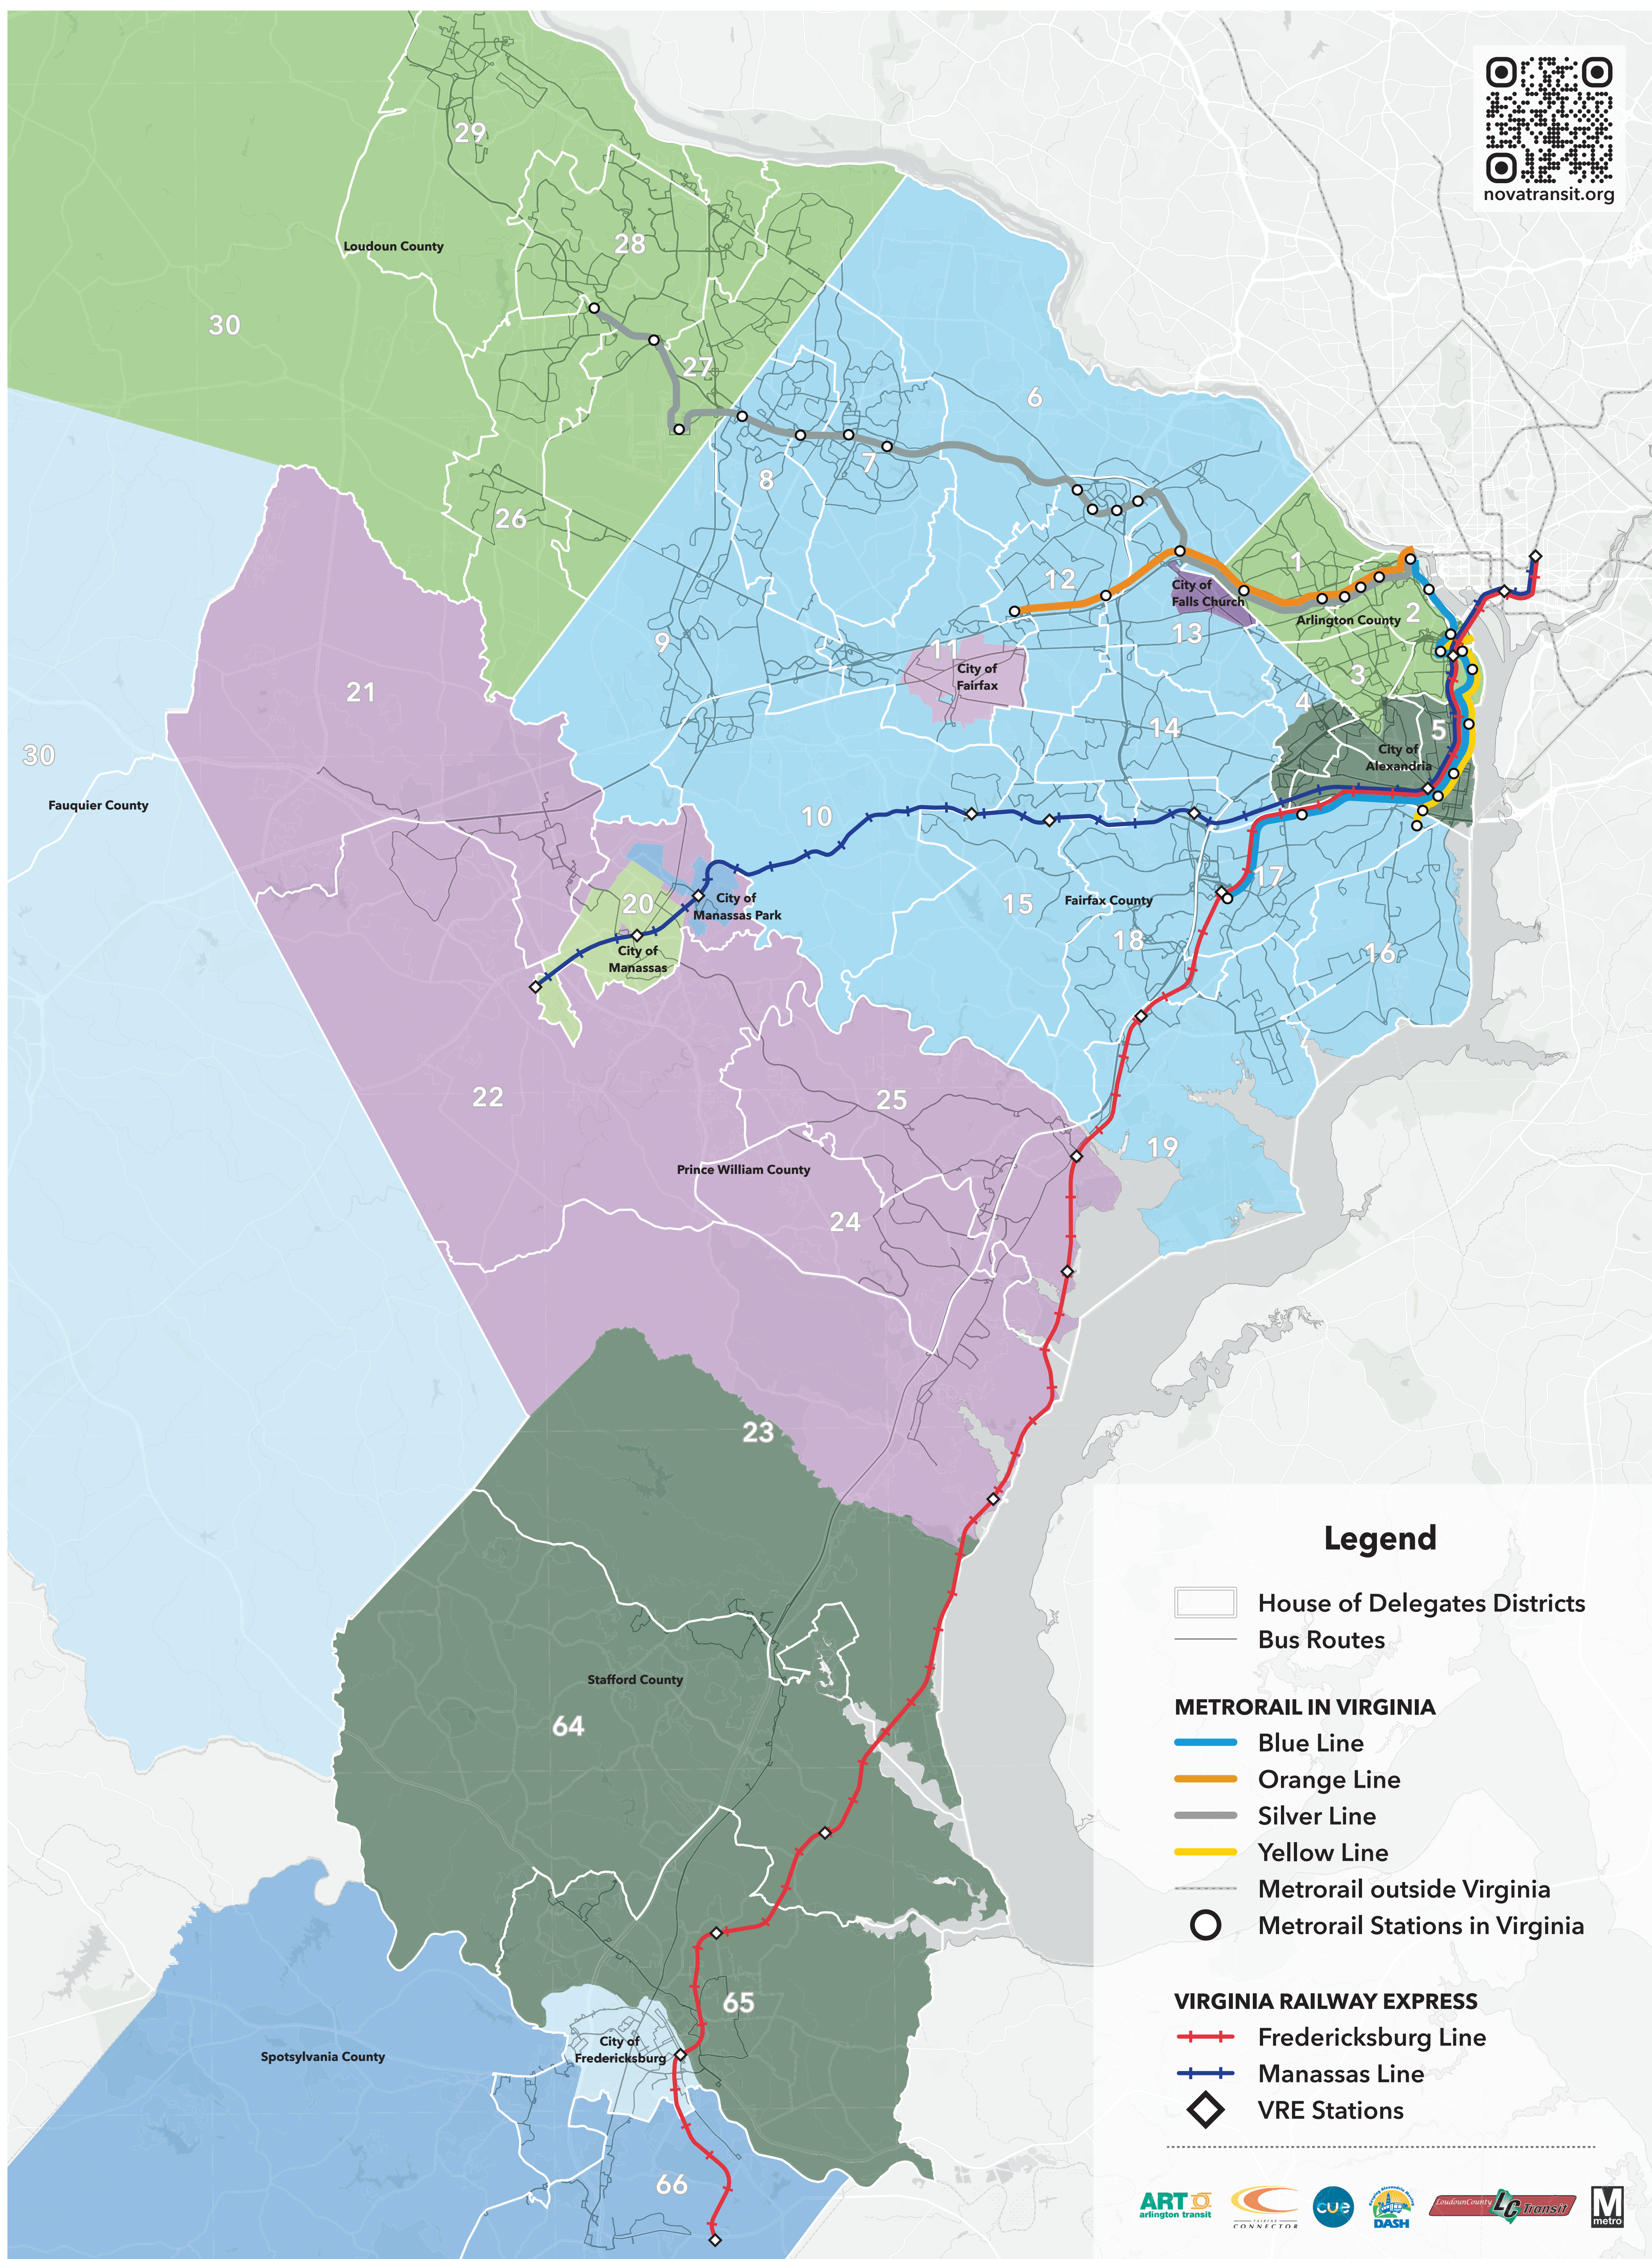

novatransit.org

Created by NVTC October 2023. Data: General Transit Feed Specification, SCV 2021 Redistricting Maps. Service Layer Credits: County of Prince William, Fairfax County, VA, VGIN, Esri, HERE, Garmin, SafeGraph, GeoTechnologies, Inc, METI/NASA, USGS, EPA, NPS, USDA.

# Public Transit in Northern Virginia

A network of bus, commuter rail and Metrorail services that connect six counties, six cities and a population of more than 2.8 million.